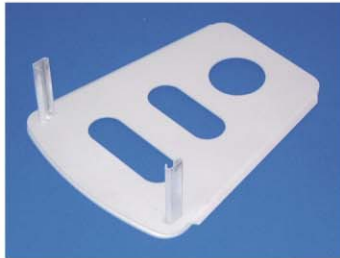

# user instructions

Remove the 10up deluxe sections from the carry bag  
*Do not discard the cardboard inserts from the carry bag  
as they provide protection to the unit during transit*

Place the base section on the floor

Slide the centre section into the base section

Finally slide the top section into  
the centre section to complete

## **Technical Specification**

Suitable for A4 portrait documents

Assembled size : 1365mm (H) x 300mm (W) x 360mm (D)

Pocket size : 297mm (H) x 220mm (W) x 15mm (D)

Carry case size : 340mm (H) x 850mm (W) x 220mm (D)

Unit weight : 7kg approx

Suggested label size : 95mm (H) x 265mm (W)

(for either top or base sections)