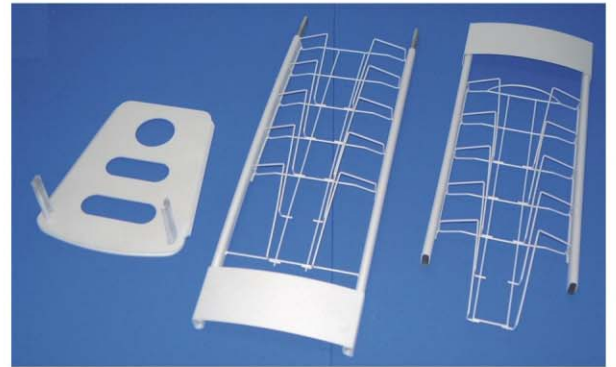

# user instructions

Remove the 10up deluxe sections from the carry bag  
*Do not discard the cardboard inserts from the carry bag  
as they provide protection to the unit during transit*

Place the base section on the floor

Slide the centre section into the base section

Finally slide the top section into  
the centre section to complete

## **Technical Specification**

Suitable for A4 portrait documents

Assembled size : 1365mm (H) x 300mm (W) x 360mm (D)

Pocket size : 297mm (H) x 220mm (W) x 15mm (D)

Carry case size : 340mm (H) x 850mm (W) x 220mm (D)

Unit weight : 7kg approx

Suggested label size : 95mm (H) x 265mm (W)

(for either top or base sections)